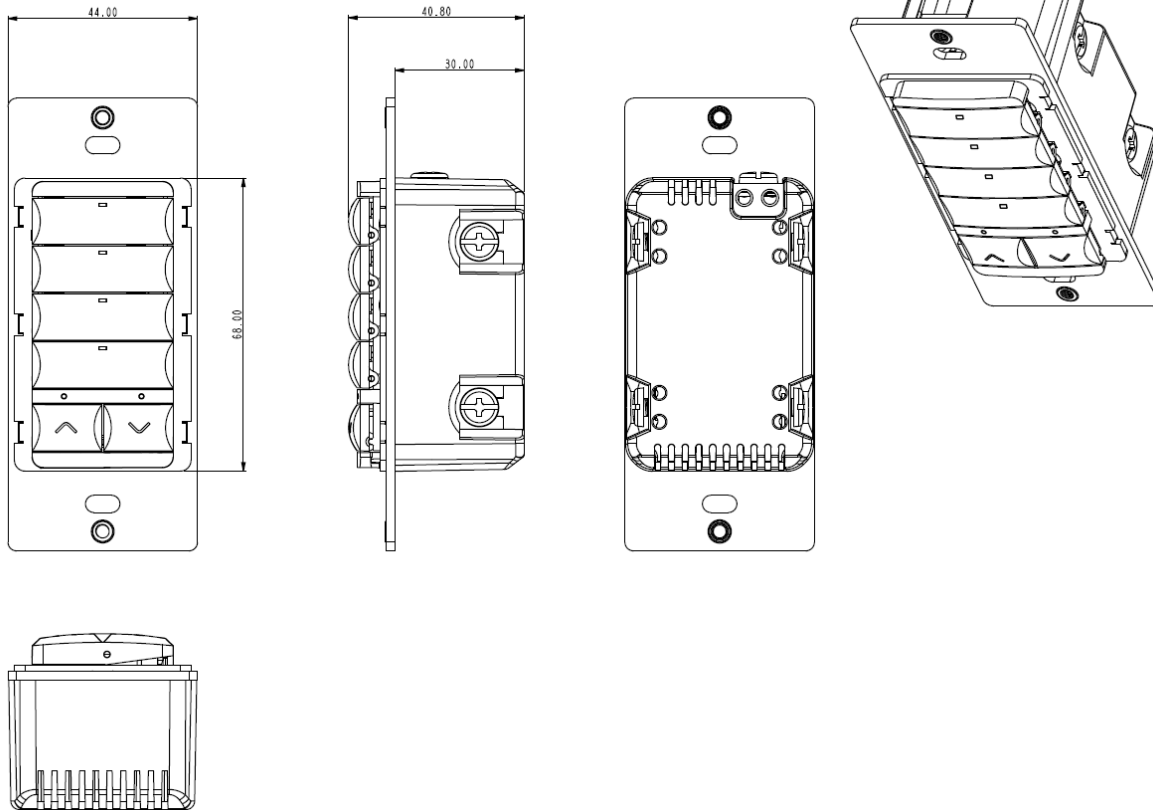

SPECIFICATIONS CONT.

Electrical	
Max rating	550 W Incandescent@120/277 V 300 W CFL, LED@120/277 V 300 W ELV, MLV@120 V 200 W ELV, MLV@277 V
Power input	120 VAC/60 Hz, 277 VAC/60 Hz

Mechanical/Environmental	
Dimensions	4.125 in x 1.5 in x 1.25 in (HxWxD)
Operating temperature	32°-104°F (0-40°C)
Weight	.16 lb

Installation	
Mounting	1-gang mountable in a 3-1/2 in deep electrical box
Wall plates	1-gang wall plate: QWP1G-01-WH 2-gang wall plate: QWP2G-01-WH

Compatible Products	
Companion Switch	QCS-01

**LEGAL**