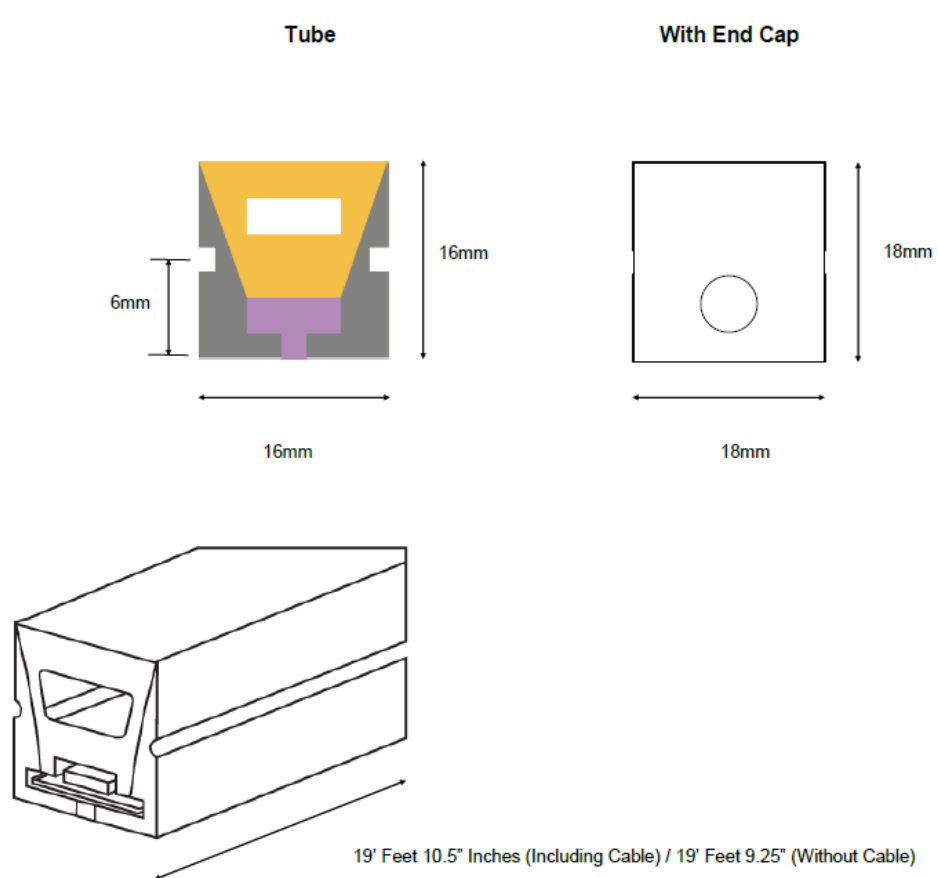

Optional Accessories	
Flex Strip Vertical Left Angle Cap	QVFS-ACC-CAP-L
Flex Strip Vertical Right-Angle Cap	QVFS-ACC-CAP-R
Flex Strip Vertical Single Point Mounting Clip	QVFS-ACC-SIN

Compatible Products*	
Single Output Driver	QD1-96-01
Triple Output DIN Driver	QD3-288-01
Quad Output Driver	QD4-384-01

*Visit the [SAVI store](#) to view all of SAVI's branded products.