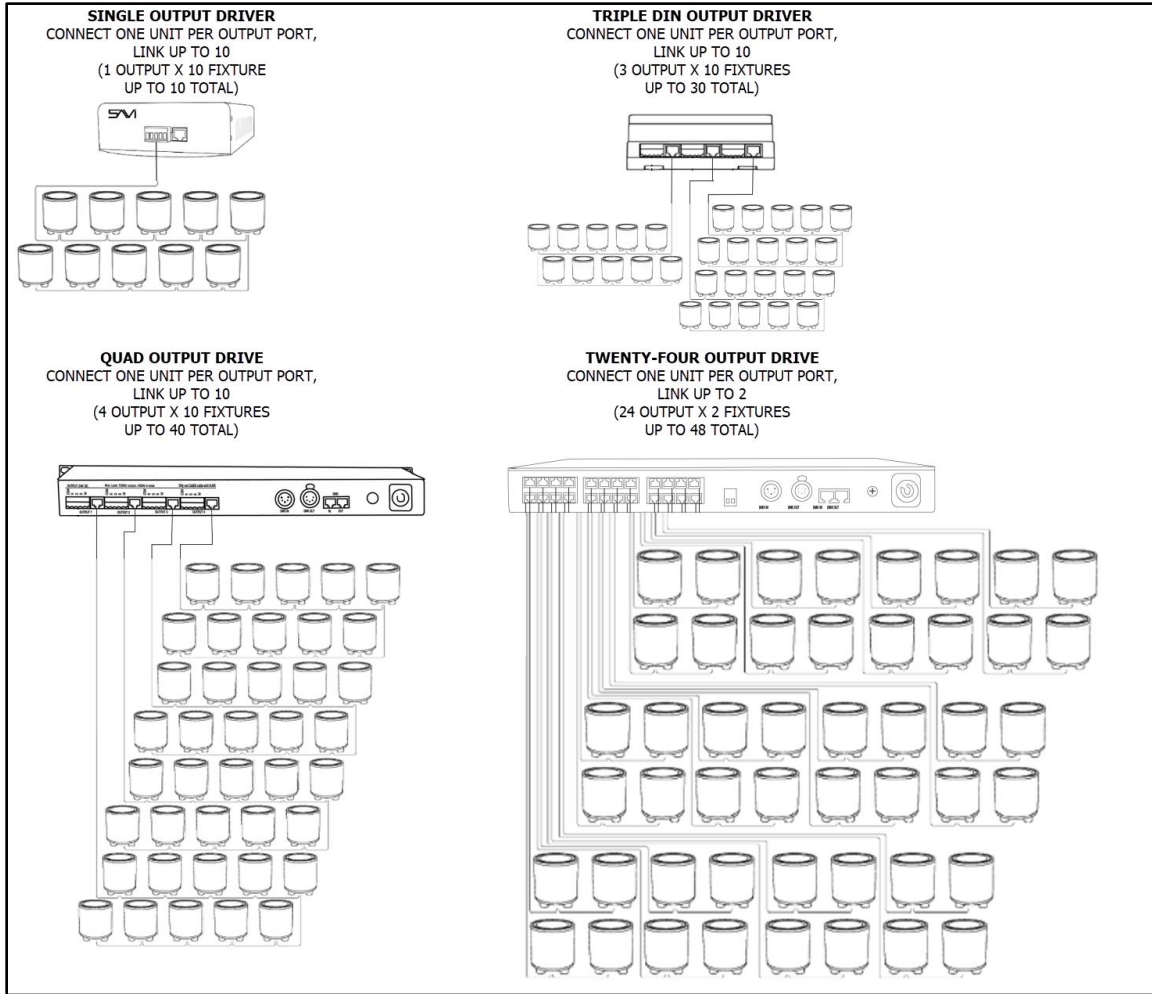

Electrical	
Connection	5 conductor cable
Drive method	Constant voltage
Power input	24 VDC
Total max power	9 W

Mechanical/Environmental	
Cable length	30 in (QM3-9-01) 125 ft (QM3-9-01-125)
Dimensions	3.54 in x 3.54 in x 3.93 in (HxWxD)
Fastening system	Floor standing
Housing	Extruded aluminum
IP rating	IP65
Operating temperature	-22 to 122 °F (-30 to 50 °C)
Weight	1.05 lb

CONNECTIONS EXAMPLE

PHOTOMETRICS