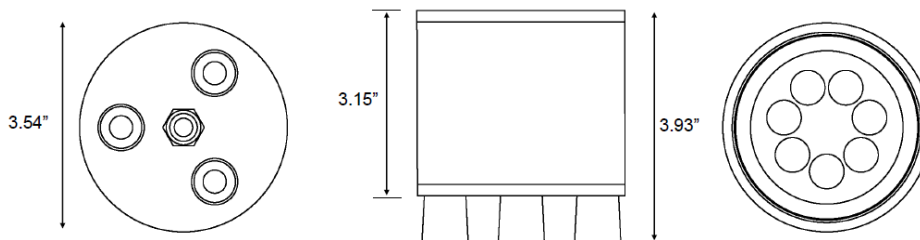

Electrical	
Connection	5 conductor cable
Drive method	Constant voltage
Power input	24 VDC
Total max power	9 W

Mechanical/Environmental	
Cable length	30 in (QM3-9-01) 125 ft (QM3-9-01-125)
Dimensions	3.54 in x 3.54 in x 3.93 in (HxWxD)
Fastening system	Floor standing
Housing	Extruded aluminum
IP rating	IP65
Operating temperature	-22 to 122 °F (-30 to 50 °C)
Weight	1.05 lb

Compatible Products*	
Single Output Driver	QD1-96-01
Triple Output DIN Driver	QD3-288-01
Twenty-Four Output Driver	QD24-480-01
Quad Output Driver	QD4-384-01

*Visit the [SAVI store](#) to view all of SAVI's branded products.