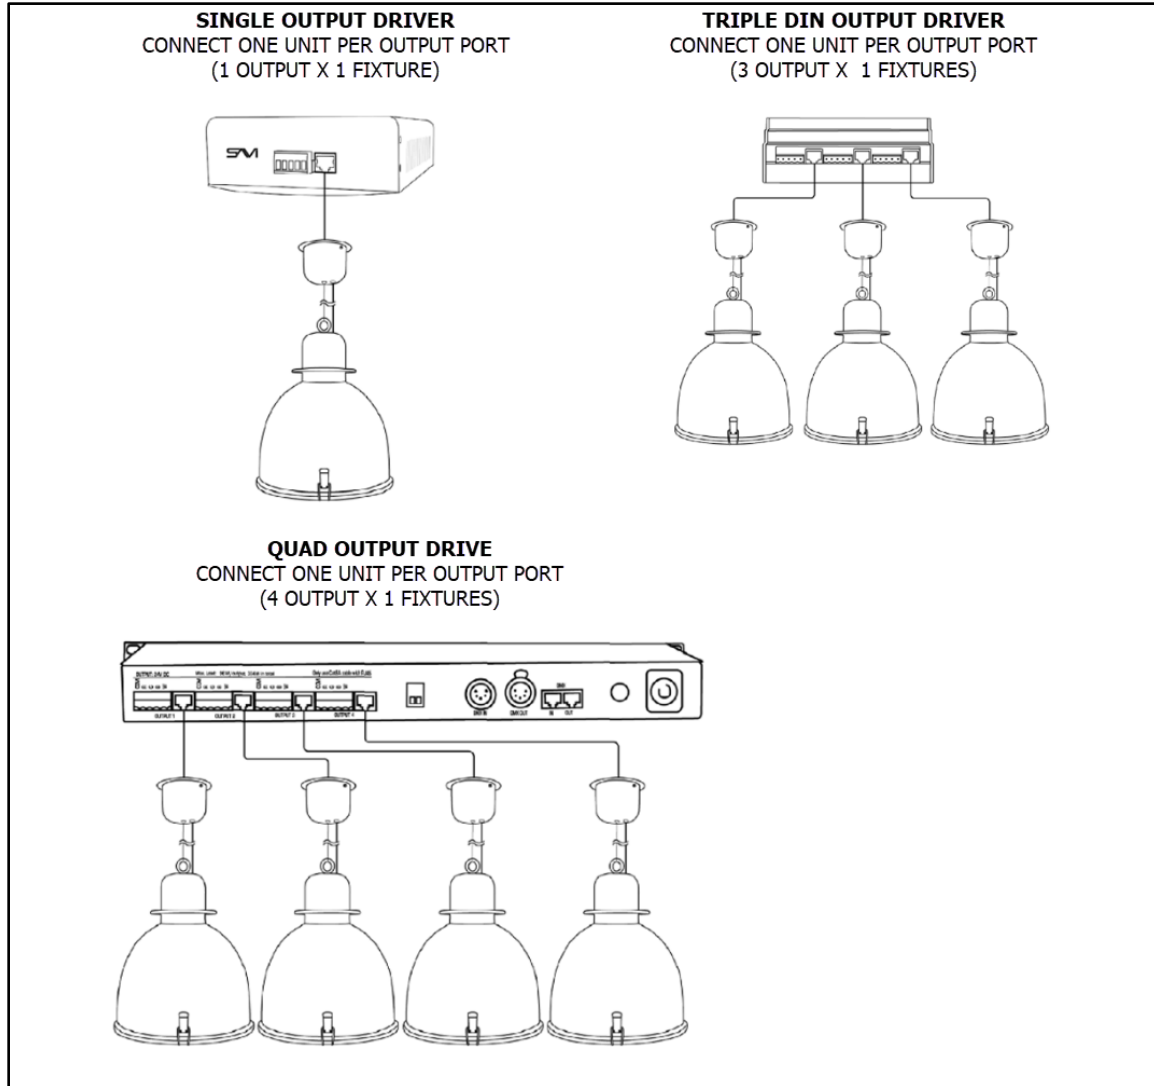

Electrical

Connection	RJ45 in only
Drive method	Constant voltage
Power input	24 VDC
Total max power	96 W

Mechanical/Environmental

Cable length	Adjustable up to 8 ft
Dimensions	15.38 in x 17.82 in (LxH)
Fastening system	Mounting bracket
Housing	Steel
IP rating	IP55
Operating temperature	-22 to 122 °F (-30 to 50 °C)
Weight	14.5 lb

Included Accessories

Clear lens cover
Diffusion filter

Compatible Products*

Single Output Driver	QD1-96-01
Triple Output DIN Driver	QD3-288-01
Quad Output Driver	QD4-384-01

*Visit the [SAVI store](#) to view all of SAVI's branded products.

CONNECTIONS EXAMPLE

PHOTOMETRICS