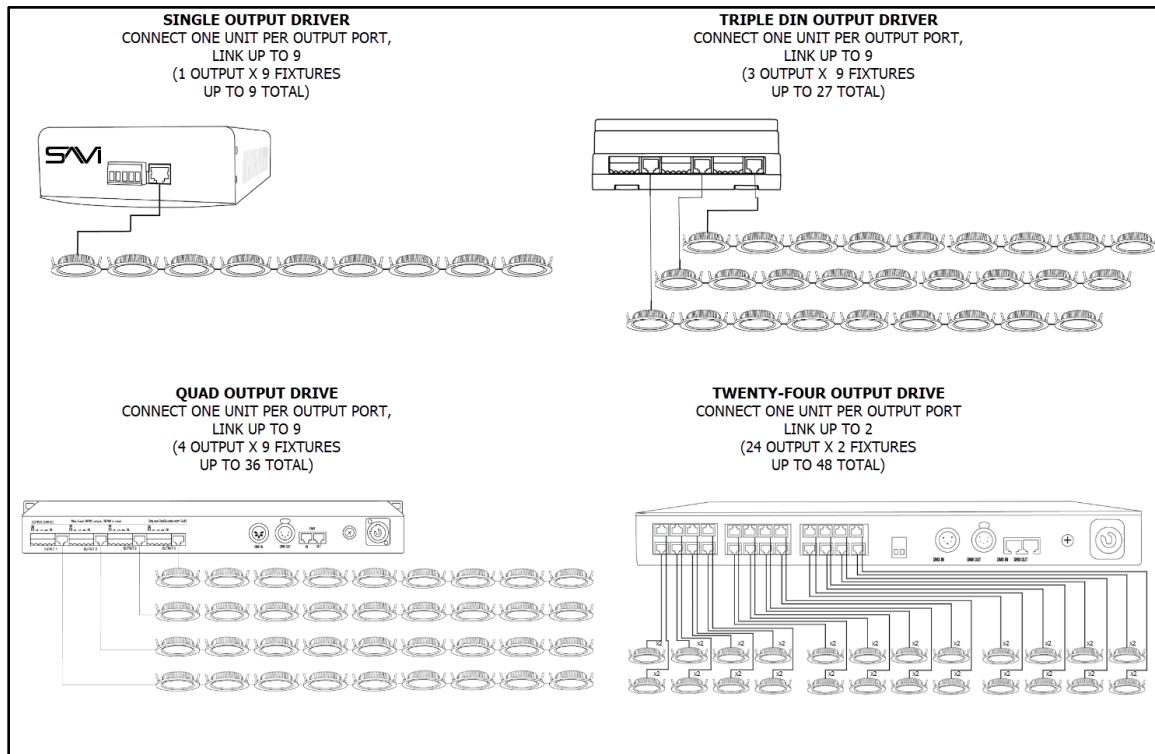

SPECIFICATIONS

Control, Monitoring, and Network	
Control	DMX 512 (when using QoraLux driver)
DMX modes	4 channel mode: R, G, B, TW 7 channel mode: Dimmer, R, G, B, TW, strobe, macro

Lighting	
Color temperature	Tunable white, 3047 K
CRI (tunable white)	83
Each LED wattage	1.4 W
LED quantity	7
Lens angle	37°, with diffuser 53°
LED type	SMD 5050 R, G, B, TW
Lumen	437 @full

Electrical	
Connection	RJ45 in and out
Drive method	Constant voltage
Power input	24 VDC
Total max power	10 W

Mechanical/Environmental	
Cable length	1 ft 6 in
Dimensions	5.37 in x 2.20 in (LxH)
Fastening system	Spring-loaded recessed mount
Housing	Die-casted aluminum
IP rating	IP65
Operating temperature	-22 to 122 °F (-30 to 50 °C)
Weight	0.9 lb

Compatible Products*	
Single Output Driver	QD1-96-01
Triple Output DIN Driver	QD3-288-01
Twenty-Four Output Driver	QD24-480-01
Quad Output Driver	QD4-384-01

*Visit the [SAVI store](#) to view all of SAVI's branded products.

CONNECTIONS EXAMPLE

PHOTOMETRICS