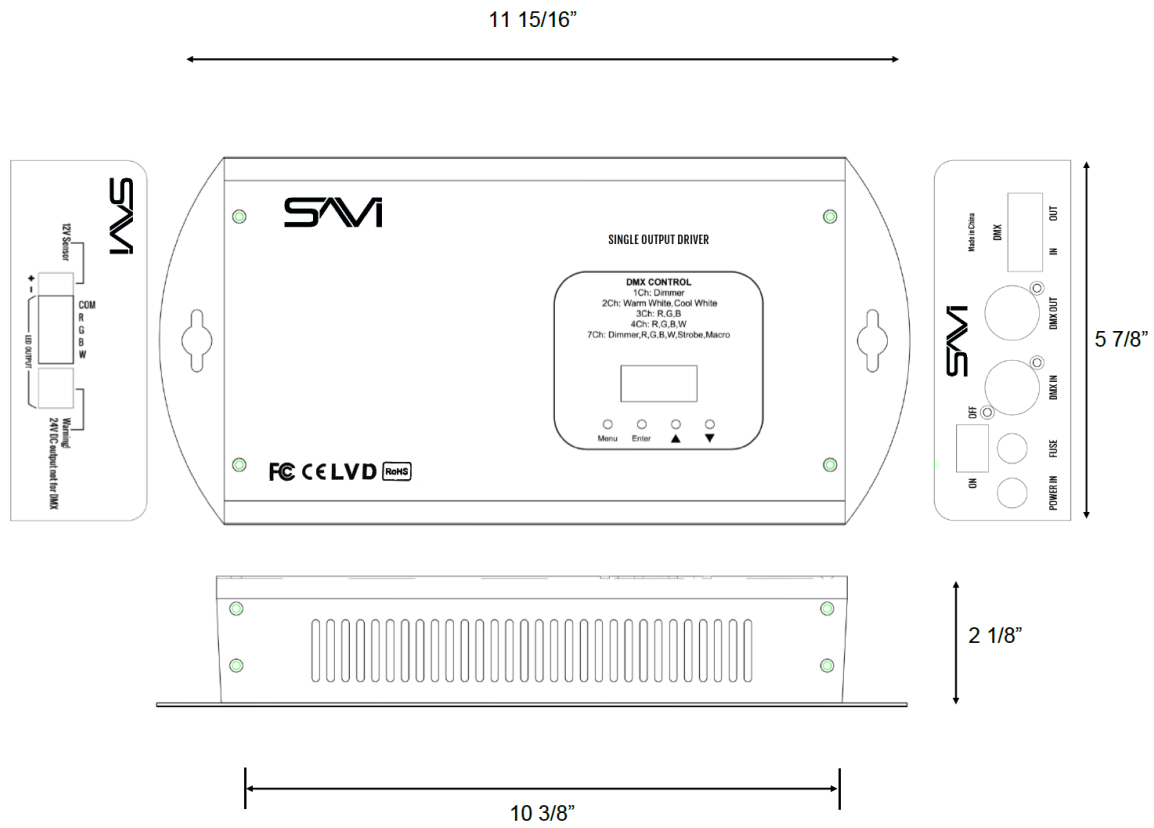

Compatible Products*	
Pendant 6"	QP6-20-01
Recessed 4"	QR4-10-01
Recessed 6"	QR6-19-01
Recessed 8"	QR8-30-01
Sconce 4"	QS4-20-01

*Visit the [SAVI store](#) to view all of SAVI's branded products.