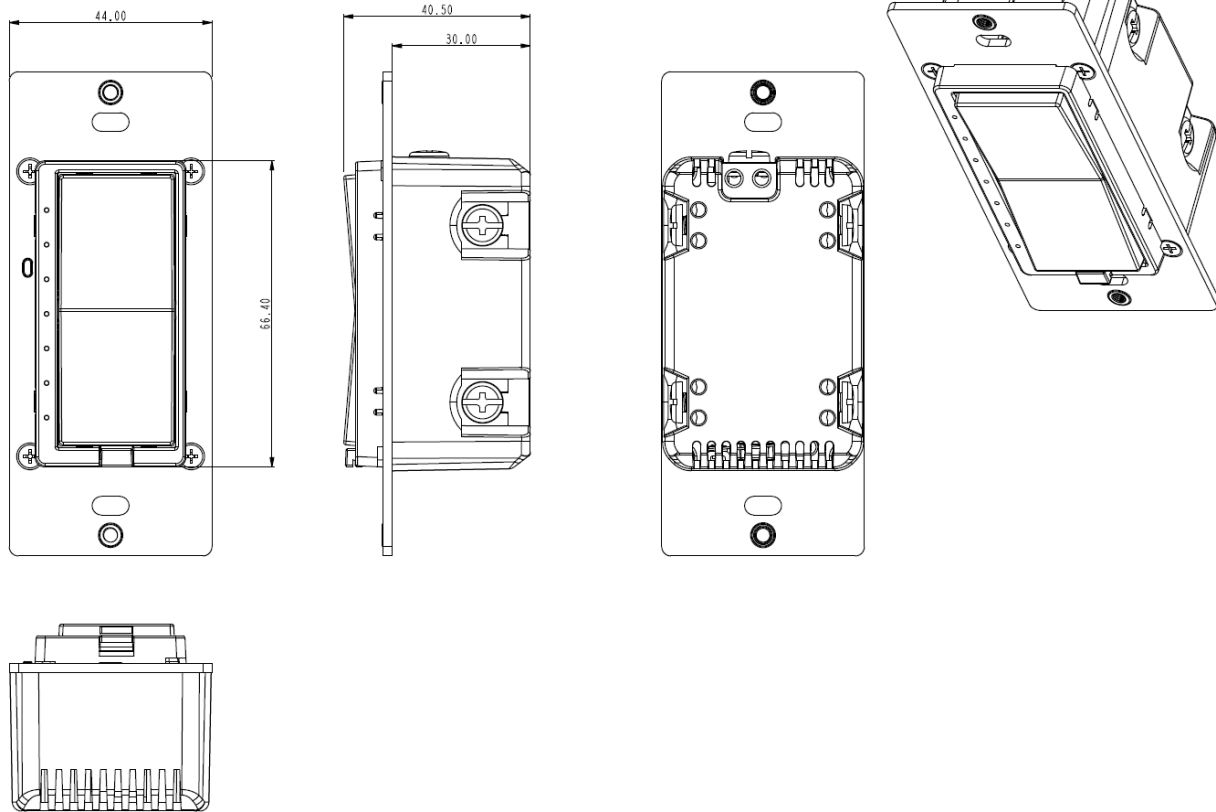

Electrical	
Max rating	550 W Incandescent@120/277 V 300 W CFL, LED@120/277 V 300 W ELV, MLV@120 V 200 W ELV, MLV@277 V
Power input	120 VAC/60 Hz, 277 VAC/60 Hz

SPECIFICATIONS CONT.

Mechanical/Environmental	
Dimensions	4.125 in x 1.5 in x 1.25 in (HxWxD)
Operating temperature	32°-104°F (0-40°C)
Weight	.16 lb

Installation	
Mounting	1-gang mountable in a 3-1/2 in deep electrical box
Wall plates	1-gang wall plate: QWP1G-01-WH 2-gang wall plate: QWP2G-01-WH

Compatible Products	
Companion Switch	QCS-01

**LEGAL**